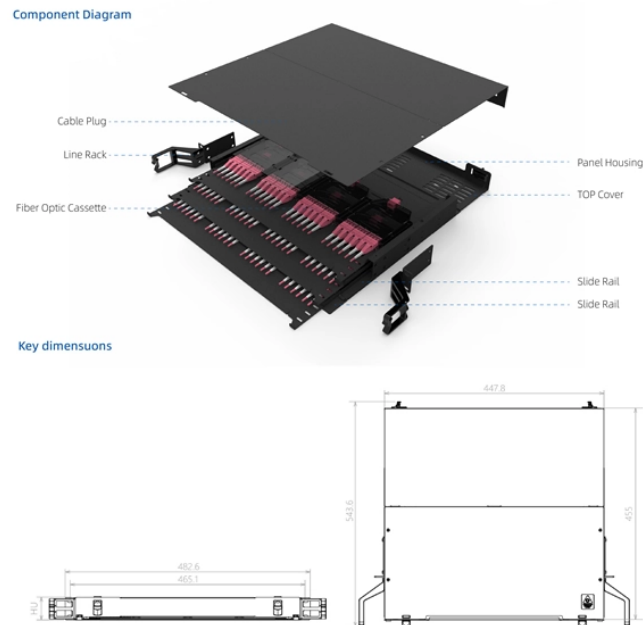

# Cable tray quota loss

## Overview

Calculate cable tray sizing and fill capacity based on tray dimensions, cable diameter, number of cables, and maximum fill percentage per electrical code. Determine whether cables fit within safe fill limits. Cable tray types, fill rules for single-conductor and multiconductor cables, ampacity derating, separation requirements, and when to use tray vs conduit. Cable management is the unsung hero of modern infrastructure. Whether you are running heavy copper for a UPS Backup System or delicate fiber optics for a CCTV Security Network, the physical. Calculate cable tray fill ratio, weight loading, and derating factors for multi-standard compliance. Open the full calculator for the best experience.