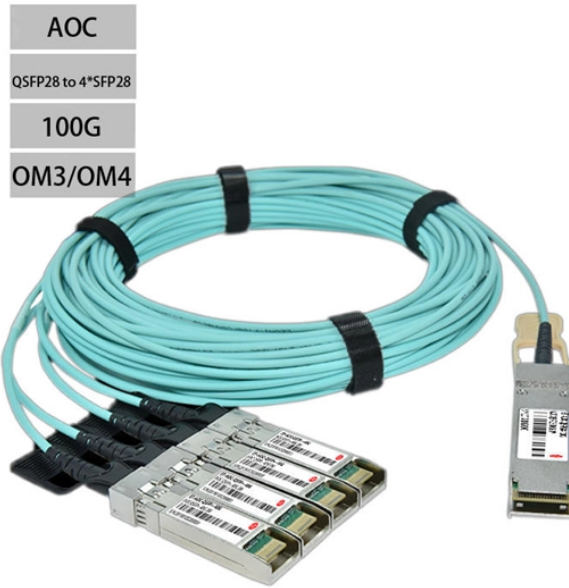

Cable tray price for communication equipment rooms

Cable tray price for communication equipment rooms

Cable trays and baskets are designed to help support and route cable bundles in an organized manner along ceilings or walls. Shop for cable tray systems now.

The Cope-GLAS Cable Tray System offers a full line of fiberglass accessories to suit any application. Accessories must be ordered individually to complete the system.

Choose from our selection of cable trays, including over 850 products in a wide range of styles and sizes. Same and Next Day Delivery.