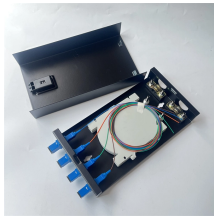

Learn how to cut and bend 10 ft. mesh cable trays for corners in commercial offices. Improve structured cabling for PoE, fiber, power, and control cables with...