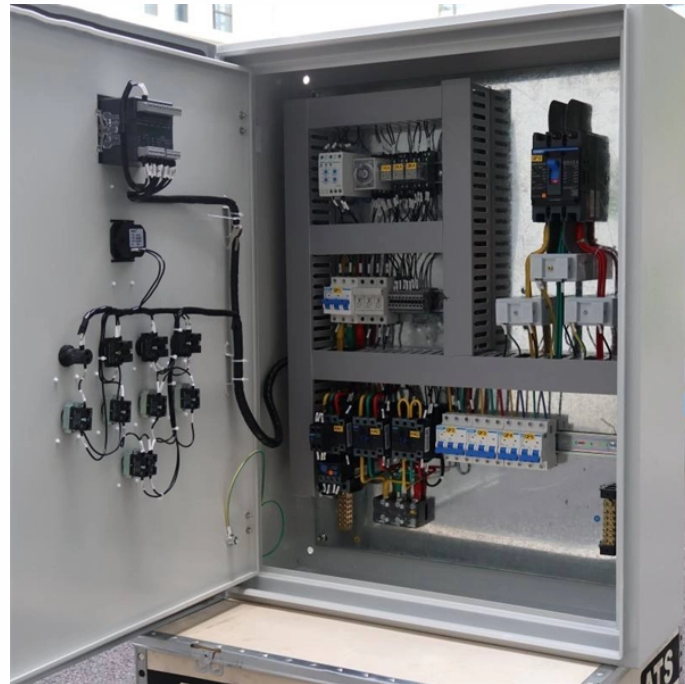

Cable tray hanger expansion sleeve