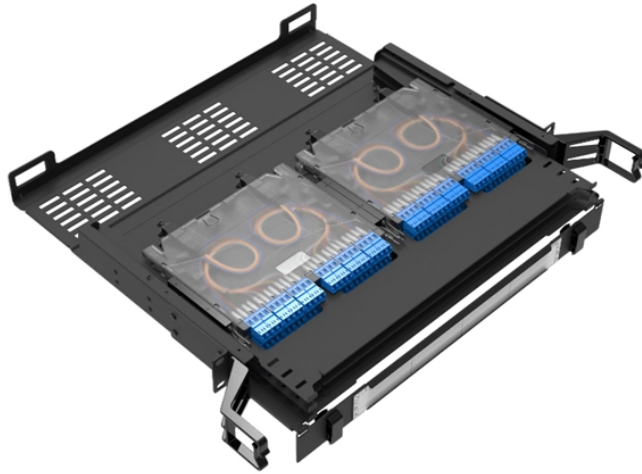

Cable tray floor slab cover plate

Cable tray floor slab cover plate

A tapered design is recommended for expansion.
The design of these plates varies upon and differs for each tray entry.

Tray covers protect products such as cables from sunlight, environmental elements, dirt, debris, and falling objects. They also provide a safe, sturdy, and slip-proof walking surface.

WBT's shaped crosswires eliminate cable stress by increasing the support of the cabling, yet still offers the same functionality of wire tray to cut and configure, and utilizes the same splicing and mounting ...

Cable Trays can be located just inches below the finished floor for easy access, so making changes or repairs isn't a back breaking, time consuming job. Create organized cable channels with Cable Tray ...

The situation under discussion here has the cable tray completely within the confines of the trench (and cover plate, but specs unknown). In my mind, the only purpose for the cable tray to even ...

Place them over existing cable to prevent damage and reduce tripping hazards. All have a textured surface to improve traction. They're also weather and abrasion resistant. Snap together as many of ...