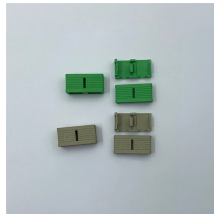

Replacement flip lids can be ordered under Cat. Nos. PFL-BLK and PFL-BRN. Each Cat. No. comes with three flip lids. NOTE: Polycarbonate cover plates can only be used with polycarbonate flanges.

Investing in the right floor cable cover is an essential step towards creating a safe and organized environment. Browse our extensive collection and choose the perfect solution for your cable ...