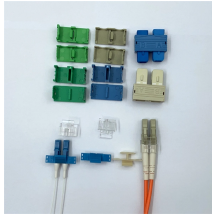

That is, it covers the top section of the cable tray. In this guide, you will learn about the different types of cable covers and how to choose a perfect option.