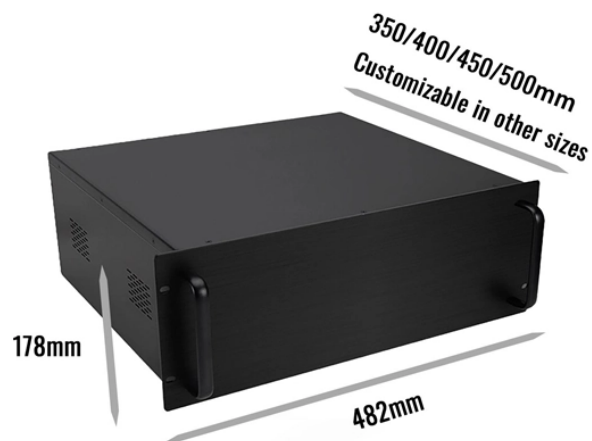

Cable tray diameter increase

Cable tray diameter increase

Shallow trays of 50mm or less are limited to single-layer cable arrangements with small-diameter cables, while 100mm or deeper trays can accommodate multiple layers or large-diameter ...

Engineering Notes IEC 61537 / NEC 392 Standards
Tray bend radius must be \geq minimum cable bend radius. Use the largest cable diameter in the tray for calculation. Always select the next higher ...

How to Use the Cable Tray Fill Calculator Properly
sizing your cable tray is critical for safety and compliance. Our free calculator helps you determine the correct tray size based on NEC and IEC ...