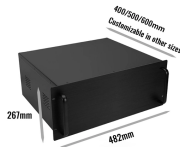

A cable tray bend is a connecting element used at points where the cable tray changes direction. It ensures that the cable trays smoothly change face at corners and angled turns along the cable route.