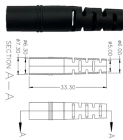

Choose from our selection of cable trays, including over 850 products in a wide range of styles and sizes. Same and Next Day Delivery.