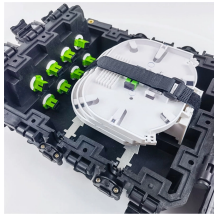

With AT& T, you get fast, reliable speeds to keep you connected — whether you choose AT& T Internet 100 Mbps or AT& T Fiber® plans offering speeds up to 300 Mbps, 500 Mbps, 1 GIG, 2 GIG, or even 5 ...

Compare the best cable TV services of 2026. We analyze Xfinity, Spectrum, and Cox based on technical specs, channel lineups, and hidden fees to find the right fit for your home.

Save with deals on reliable high-speed Internet, premium cable TV and sports, 5G mobile service and home phone. Low monthly prices with no contracts.

Contact Us

For more information, pricing, or custom data center solutions, please contact us:

Website: <https://www.yoahorroenergia.es>

Email: hello@yoahorroenergia.es

Phone: +233 54 318 7269

Address: Plot 28, Spintex Road, Accra, Greater Accra, Ghana

This document is for informational purposes only. Specifications subject to change without notice.