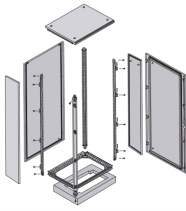

Cable tray Z-bend 30

Cable tray Z-bend 30

Save with deals on reliable high-speed Internet, premium cable TV and sports, 5G mobile service and home phone. Low monthly prices with no contracts.

Choose from our selection of cable trays, including over 850 products in a wide range of styles and sizes. Same and Next Day Delivery.

Every data center requires numerous cable tray bends and drops—sometimes thousands in just one installation. With traditional cutting and bending, each drop can take over four hours to ...

Cope aluminum cable tray bend fitting ensures fast, secure installation for power and control cables.

Search by zip code to see a list of all cable internet providers available in your area. Sort by price, speed, or user rating to find the cable provider that best suits your needs.

Pre-galvanized steel fitting 5 inches side rail height 30 inches width ventilated horizontal bend 30 degree 12 inches radius. For more info visit: electrification.abb . Made or assembled in Canada.