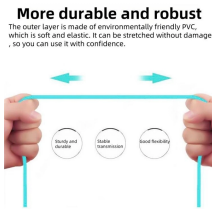

A cable tray system meeting the requirements of NEMA VE 1 Section 5.1 may provide adequate safe electrical performance. Consult CT Innovations for product recommendations on the correct methods ...