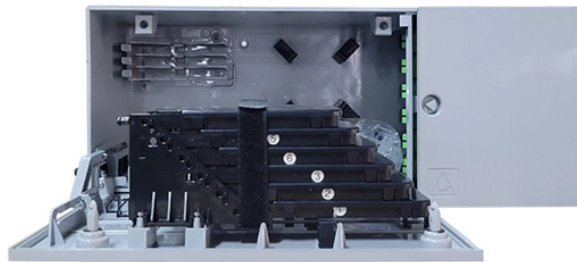

Cable tray 400 x 400

Cable tray 400 x 400

Choose from our selection of cable trays, including over 850 products in a wide range of styles and sizes. Same and Next Day Delivery.

Shop high-quality cable tray 400mm from reliable suppliers. Durable, galvanized, and perfect for indoor and outdoor electrical systems. Bulk orders available.

A cable tray system is used to support insulated electrical cables used for power distribution, control, and communication. Cable trays are used as an alternative to open wiring or electrical conduit ...

Discover plastic cable trays and management solutions for a cleaner workspace. Find options for under desk, wall-mounted, and server rack setups.

From heavy power cable pathways on oil drilling platforms to data center cabling, explore the cable tray that's strong yet easy to install. Fast installation with dependable support.

If it has excellent electrical continuity and is integrated in the installation's equipotential bonding system, a metal cable tray reduces the coupling's impact and thus contributes to good EMC of the electrical ...