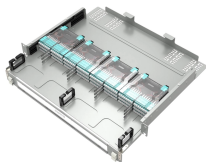

Cable tray 400 x 400

Cable tray 400 x 400

Choose from our selection of cable trays, including over 850 products in a wide range of styles and sizes. Same and Next Day Delivery.

Shop high-quality cable tray 400mm from reliable suppliers. Durable, galvanized, and perfect for indoor and outdoor electrical systems. Bulk orders available.

A cable tray system is used to support insulated electrical cables used for power distribution, control, and communication. Cable trays are used as an alternative to open wiring or electrical conduit ...

Discover plastic cable trays and management solutions for a cleaner workspace. Find options for under desk, wall-mounted, and server rack setups.

From heavy power cable pathways on oil drilling platforms to data center cabling, explore the cable tray that's strong yet easy to install. Fast installation with dependable support.