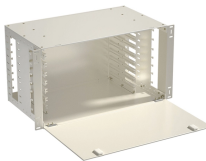

Cable tray 400 x 400

Cable tray 400 x 400

Choose from our selection of cable trays, including over 850 products in a wide range of styles and sizes. Same and Next Day Delivery.

Shop high-quality cable tray 400mm from reliable suppliers. Durable, galvanized, and perfect for indoor and outdoor electrical systems. Bulk orders available.

A cable tray system is used to support insulated electrical cables used for power distribution, control, and communication. Cable trays are used as an alternative to open wiring or electrical conduit ...

Discover plastic cable trays and management solutions for a cleaner workspace. Find options for under desk, wall-mounted, and server rack setups.

From heavy power cable pathways on oil drilling platforms to data center cabling, explore the cable tray that's strong yet easy to install. Fast installation with dependable support.

If it has excellent electrical continuity and is integrated in the installation's equipotential bonding system, a metal cable tray reduces the coupling's impact and thus contributes to good EMC of the electrical ...