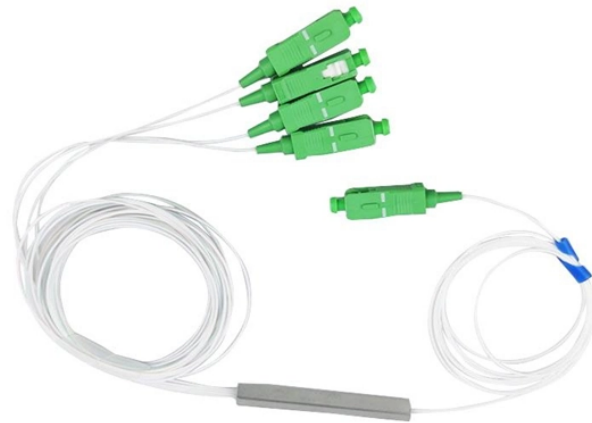

Cable tray 3 0

Cable tray 3 0

Explore standard sizes by tray type, understand width and depth limits, and see how to calculate and choose compliant cable tray sizes for real projects.

Cable tray length is selected based on the load to be supported, the distance between the supports (also referred to as the span), and handling and installation constraints.

All Wire mesh cable tray systems are made from Stainless Steel and materials which are gentle to cables and tubes.

3/0 AWG 3 Conductor with Ground VNTC PVC Jacketed Tray cables are some of the most widely used, and versatile cables available today. These cables have the popular THHN stranded inner conductors.

Hubbell's NEXTFRAME® Ladder Tray is the effective and widely used cable runway that supports and delivers bundles of cable between cabinets, racks, and closets, along walls, and suspended from ...

NEMA class 12A and 12B, the KwikRail cable tray system is ideal for cable management in commercial buildings, light industrial buildings, data centers, hospitals, healthcare facilities, university buildings, ...

Suspend and adjust wire-formed cable trays in data centers with confidence using this heavy-duty Adjustable Cable Tray Hanger. Uses innovative UrbanTrapeze® ...

Explore standard sizes by tray type, understand width and depth limits, and see how to calculate and choose compliant cable tray sizes for real projects.