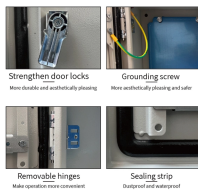

Cable tray 200x300

Cable tray 200x300

Data Center Wire Mesh Cable Tray: Maximize airflow, simplify cable access & support EMI shielding. Compliant, easy-install trays for server rooms.

Our aluminum, I-beam ladder cable trays feature 3-inch tangents and are using connectable with our fittings and accessories. Aluminum ladder cable trays benefit from being lightweight and resistant to ...