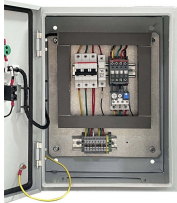

This comprehensive guide investigates the most frequent wire management challenges faced in real-world setups and demonstrates how the correct cable tray accessories may address them.