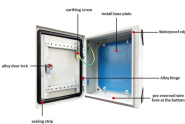

Step-by-step instrumentation cable tray installation guide with safety tips, standards, inspections, and downloadable Excel checklist.

Below is a complete Method Statement For Installation of Cable Tray, Trunking, & Cable Ladders in compliance with project specifications and approved material submittals.

The purpose of this article is to define the sequence and methodology for the installation of electrical cable trays, cable trunking, cable raceways and boxes, junction and pull boxes.

Efficient cable tray installation and proper cable handling are critical for ensuring the reliability and safety of electrical systems. Adherence to these guidelines is essential:

This document provides details on installing cable trays and their support systems. It includes diagrams showing how to mount cable trays on walls using pre-fabricated flanges or channels.

Cable tray installation must comply with specific technical standards to ensure electrical safety, system reliability, and long-term maintainability. This document ...