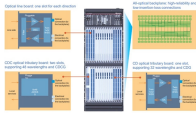

Step-by-step instrumentation cable tray installation guide with safety tips, standards, inspections, and downloadable Excel checklist.