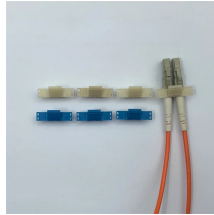

Butterfly-shaped optical cable splice protection box

Butterfly-shaped optical cable splice protection box

Feature: 1.The new type butterfly fiber optic cable protection box is a case to put in a butterfly cable with a thermal protection tube after hot melting, so that the splice spot can get a better ...

It's designed for either Flat Drop Cable or Round Drop Cable. This Fiber Drop Repair Splice Closure is installed indoor or outdoor, it provide good connection and protection in FTTH Constructions.

Quality Accessory manufacturers & exporter - buy PROTECTIVE Fiber Splice Cassette Between Butterfly Cables Or Pigtails from China manufacturer.

It's designed for either Flat Drop Cable or Round Drop Cable. This Fiber Drop Repair Splice Closure is installed indoor or outdoor, it provide good connection and ...

1.This new type butterfly fiber optic cable protective box is a case to put in a butterfly cable with a thermal protection tube after hot melting, so that the splice spot can get a better protection.

This new type butterfly fiber optic cable protective box is a case to put in a butterfly cable with a thermal protection tube after hot melting, so that the splice spot can ...

About this item Fiber optic technicians, these waterproof protection boxes are essential for proper cable splicing and protection! The white housing measures 15.8x4.5x1.6cm, providing enough space for ...