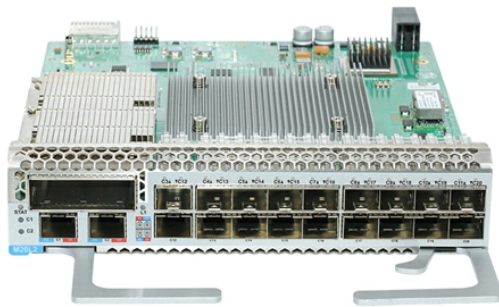

Burkina Faso ODM Tunable Optical Module 1G

Burkina Faso ODM Tunable Optical Module 1G

	<p>Built using the industry-standard SFP (Small Form-factor Pluggable) design, this module enables stable Gigabit Ethernet transmission over single-mode fiber at a wavelength of 1310nm, supporting ...</p>
---	--

<p>Mesh door/glass door optional</p>  <p>Sp-601 glass door Sp-602 mesh door</p>	<p>Users can register and get updated information on Burkina Faso Government Optical Fibre Tenders, RFQ, government contracts and eprocurement tenders.</p>
---	---

We can deliver the [2 Pack] 1G SFP Multimode Module, 1000Base-SX SFP Transceiver (550m, 850nm) for Cisco GLC-SX-MMD, Meraki MA-SFP-1GB-SX, Ubiquiti UF-MM-1G, Netgear AGM731F, ...

The TSFP1G-100 (I) optical transceiver module supports 1G Ethernet transmission over ultra-long distances of 100+ kilometers using tunable dense wavelength division multiplexing (DWDM) ...