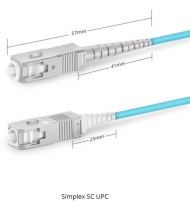

Burkina Faso Network Patch Panel 12 Cores

Burkina Faso Network Patch Panel 12 Cores

The panel supports 12 fiber connections, providing a reliable interface for patching and terminating fiber cables. Its robust construction and ease of installation make it an ideal choice for high-density fiber ...

Search Newegg for 12 port fiber patch panel. Get fast shipping and top-rated customer service.

Designed for general-purpose fiber termination, this panel accommodates 12 individual fiber cores and supports multiple connector types (such as LC or SC). It is commonly used in wiring closets, server ...

Discover network patch panels with flexible installation options. Browse wall-mount and rackmount panels supporting various cable types and termination methods.

The UltraSlim 1RU Panels provide secure transitions between MPO and LC or SC discrete connector interfaces. They are used to interface MPO backbones with LC or SC patching and active equipment ...

The 12 port fiber patch panel is made of high intensified & insulated material, thus having excellent mechanic performance; it can be pre-installed with different kinds of fiber optic adapters and pigtails ...