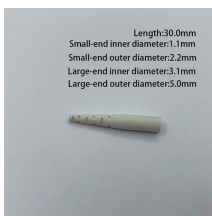

The UltraSlim 1RU Panels provide secure transitions between MPO and LC or SC discrete connector interfaces. They are used to interface MPO backbones with LC or SC patching and active equipment ...