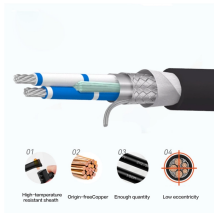

Brunei Standard Distribution Box Price

V12 series single phase assembly box has been designed for safe, reliable distribution and control of electrical power as service entrance equipment in residential, commercial and light industrial premises.