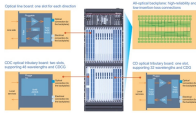

With a high-quality, user-friendly design, durable range at a mid-range price, guaranteed compliance to product standards to provide reliability you can count on.Sin...