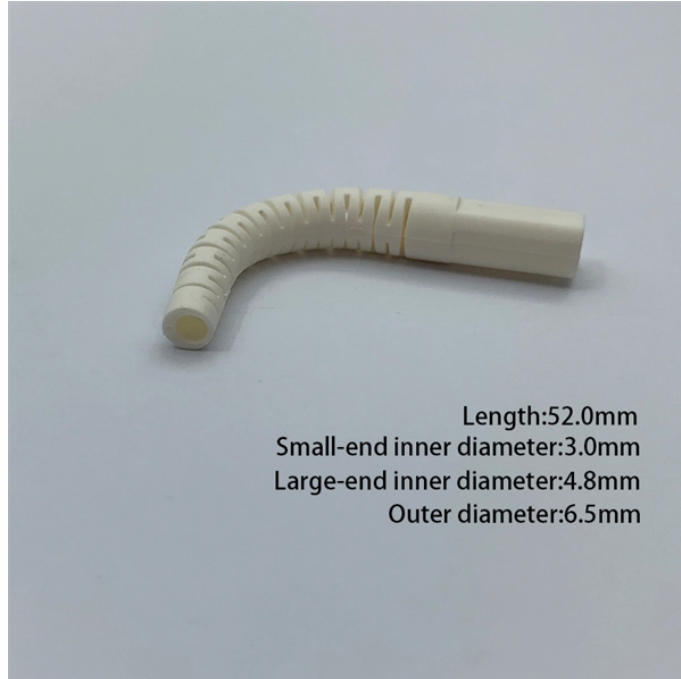

Broadcasting Transmission Ethiopian OTN Router 2 5G

Broadcasting Transmission Ethiopian OTN Router 2 5G

CTR Microwave Routers combine radio (L1), Carrier Ethernet (L2) and L3 IP/MPLS, all in a single device with High Availability options, to simplify wireless transport networks and dramatically lower TCO.

The chassis acts as an aggregator for ethernet, TDM, and SONET traffic to connect to an OTN network and vice versa. The ports on the interface modules are capable of OTN functionality. ...

An optical transport network (OTN) is a digital wrapper that encapsulates frames of data, to allow multiple data sources to be sent on the same channel. This creates an optical virtual private network ...