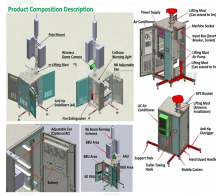

Broadband Distribution Box Connection Terminals

Broadband Distribution Box Connection Terminals

Indoor wall mount, accomodates a variety of WDM Filters & Optical Components. Applications: FTTx, MDU, OSP, etc. Demarcation Cabinet, designed to NEMA 250, max environmental protection. Ideal ...

Explore our FTTH fiber boxes, including distribution boxes, termination boxes, wall outlets, and fiber access terminals. Ideal for residential, MDU, and commercial networks.

Fiber Distribution Box & Terminal Box manufacturer. Fiber Distribution Box are used in cross-connection (indoor and outdoor devices). They are available in 8.12.16.24.48.144.288 core catering various ...

CommScope offers a complete line of easy-to-use access terminals, copper and fiber splice closures, patch closures and accessories to speed deployment.

The multimedia box is also called the comprehensive distribution box for broadband access. It is used to install ONU (optical network unit) and other active communication equipment, ...

PPC's Terminal Box is an indoor/outdoor-rated wall mount enclosure designed for FTTx networks, and serves as an optical distribution box for up to 16 subscribers.

Description FTTH fiber optical terminal box is used in wiring connection between optical cable and optical communication equipment, through adapter in distribution box.