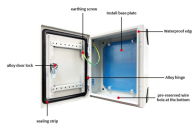

Broadband Distribution Box Connection Terminals

Broadband Distribution Box Connection Terminals

Indoor wall mount, accomodates a variety of WDM Filters & Optical Components. Applications: FTTx, MDU, OSP, etc. Demarcation Cabinet, designed to NEMA 250, max environmental protection. Ideal ...

Explore our FTTH fiber boxes, including distribution boxes, termination boxes, wall outlets, and fiber access terminals. Ideal for residential, MDU, and commercial networks.

Fiber Distribution Box & Terminal Box manufacturer. Fiber Distribution Box are used in cross-connection (indoor and outdoor devices). They are available in 8.12.16.24.48.144.288 core catering various ...

CommScope offers a complete line of easy-to-use access terminals, copper and fiber splice closures, patch closures and accessories to speed deployment.

The multimedia box is also called the comprehensive distribution box for broadband access. It is used to install ONU (optical network unit) and other active communication equipment, ...

PPC's Terminal Box is an indoor/outdoor-rated wall mount enclosure designed for FTTx networks, and serves as an optical distribution box for up to 16 subscribers.

Description FTTH fiber optical terminal box is used in wiring connection between optical cable and optical communication equipment, through adapter in distribution box.