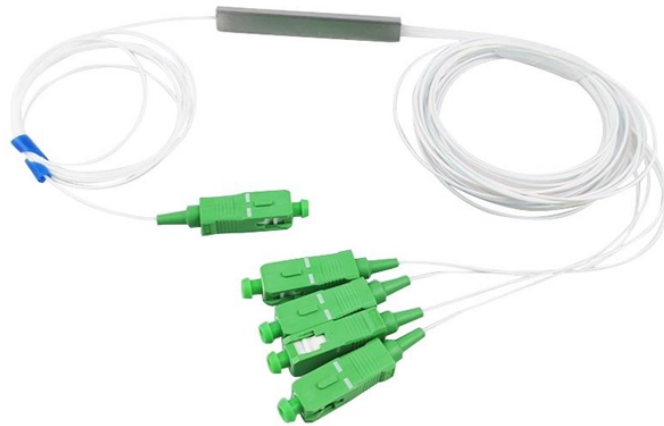

Brand new galvanized electrical distribution box

Brand new galvanized electrical distribution box

The RACO 4" 2-Gang Galvanized Steel Square New Work Box is 1-1/2 inches deep. It features 1/2 inch and 3/4 inch knockouts for a variety of wiring applications. Recognized by contractors for its ...

Designed to enclose electrical wiring, switches, receptacles or lighting fixtures.

Find Galvanized steel electrical boxes at Lowe's today. Shop electrical boxes and a variety of electrical products online at Lowes .

The durable galvanized steel construction ensures long-lasting performance for all your electrical installation needs. [Easy to install]:Our electrical boxes feature a user-friendly design with ultra ...