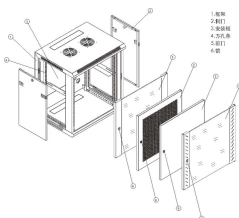

Bottom cable tray of low-voltage electrical well cabinet

Bottom cable tray of low-voltage electrical well cabinet

Hubbell's NEXTFRAME® Ladder Tray is the effective and widely used cable runway that supports and delivers bundles of cable between cabinets, racks, and closets, along walls, and suspended from ...

Racks, Cabinets & Cable Management Product Types Data Cabinets Cable Management Ladder Rack & Cable Tray Vertical/Horizontal Cable Organizers Rigid & Fabric Innerduct

Support brackets attach directly to framing members, without structural damage. NEW styles include wall mount and flat surface support brackets. They hold cables securely in place and you can open ...

The solid-bottom cable tray is designed as a fully enclosed structure without any ventilation holes. This closed design provides complete coverage for the cables, making it an ideal choice for installations ...