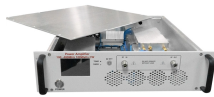

Channel cable tray secures cables using Eagle Basket pre-punched holes. New pre-punched holes allow the secure attachment of cables to the inside of the channel without the need to drill holes, ...