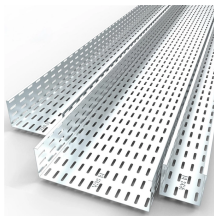

Botou FRP Trough Cable Tray

Botou FRP Trough Cable Tray

7. FRP Cable Tray Ideal for Managing and Protecting Cables FRP cable tray is the support system for managing cables and protect cables from heating, rains and corrosive elements. There are two ...

LoRa handheld portable base station

Available in ladder, trough, and channel types, these trays offer excellent weather resistance and UV stabilization, ensuring long-term performance. They are non-magnetic, corrosion-resistant, and ...

The FRP trough cable tray adopts a fully enclosed structure, consisting of three parts: trough bottom, trough side and cover plate, forming a complete protection space.

Sintex FRP Sections are manufactured from an advanced formulation of thermosetting polyester resin with fiber glass reinforcement, on state-of-the-art, electronically controlled pultrusion plants. Sintex ...

The Frp trough cable tray has good corrosion resistance and durability. It is designed to withstand the weight of multiple cables while ensuring its stability and safety.

Enduro cable tray and cable ladder sets the industry standard for high-quality fiberglass cable tray. Our FRP cable tray is extremely durable.