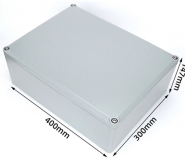

Bosnia and Herzegovina Fiber Optic Distribution Frame 12 Cores

The 12 cores plastic fiber optic distribution box provides a protected connection point for the feeder cable and drop cable in FTTH and FTTx networks. It integrates optical fibre splicing, splitting, distribution, ...

Fiber distribution box can splice up to 12 cores, and the inner part is equipped with a large splice box, which is more convenient for fiber reeling and splicing. It is suitable for the distribution frame of ...

With a maximum capacity of 12 cores and the ability to accommodate 3 pieces of 8-13mm cables, it provides ample space for your connectivity needs. What sets it apart is the innovative design that ...

Designed to accommodate 12 cores, this enclosure allows for efficient storage, winding, and distribution of optical fibers, making it suitable for both residential and commercial FTTH installations.