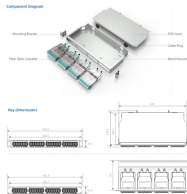

Abalone Tech's Butterfly Drop Cable is a compact, lightweight fiber optic cable featuring a design where the optical fiber unit is positioned in the center, and two parallel strength members are placed at the ...