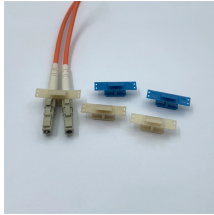

Bolivia s butterfly-shaped drop fiber optic cable

Bolivia s butterfly-shaped drop fiber optic cable

In the center of the cable is the optical communication unit, with the two parallel non-metallic enhanced FRP/Metal/KFRP as the strength member, and surrounded with the LSZH jacket.

Butterfly-shaped optical fiber cables are a popular type of fiber optic cable that is commonly used for data transmission in telecommunication networks. They are called butterfly ...

This visualization shows the growth of the undersea cable network, global internet peering capacity, and the distribution of IP addresses via BGP announcements over time.

Abalone Tech's Butterfly Drop Cable is a compact, lightweight fiber optic cable featuring a design where the optical fiber unit is positioned in the center, and two parallel strength members are placed at the ...

The GJYXFC butterfly drop cable is engineered for FTTH networks. Its steel wire ...

Butterfly flat drop cable uses special low-bend-sensitivity fiber to provide high bandwidth and excellent communication transmission, it's very suitable for indoor cabling, end users directly ...