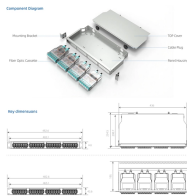

Features & Benefits 4" deep boxes allows for additional wiring capacity Raised Ground Combination Phillips/Slotted screw heads.

Black terminal boxes are usually rectangular or square in shape, with a matte or glossy black plastic shell on the surface. This design is not only aesthetically pleasing, but also helps reduce light
...

These junction boxes, designed with precision and attention to detail, ensure that your wiring remains organized, safe, and easily accessible. Durable Construction: Both the box and the lid are ...

Price and other details may vary based on product size and color. Need help?

The terminal blocks allow multi-conductor connection at just one terminal point. Connect copper conductors with up to 240 mm² cross-section without any pretreatment.

Designed to meet the demands of both industrial and hazardous environments, the 8150 Series is your all-in-one solution, no matter your industry. We've crafted this terminal box to be cost-effective and ...

These small terminal and electronic project boxes fit into areas with limited space and protect electrical connections.

Choose from our selection of terminal boxes, including over 4,300 products in a wide range of styles and sizes. Same and Next Day Delivery.