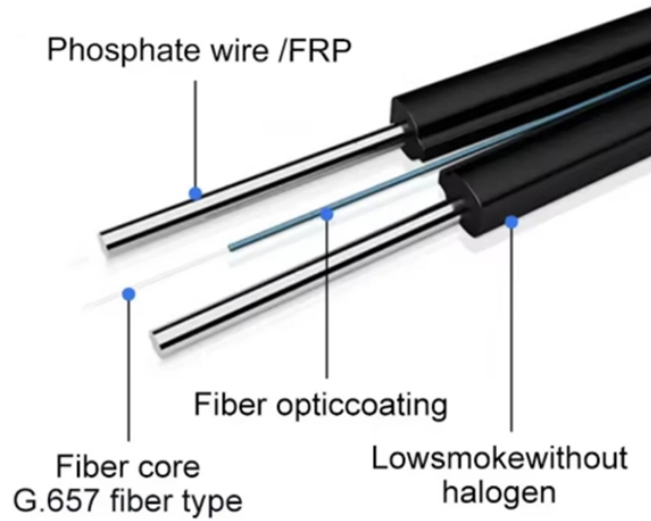

Best Level 1 Distribution Box

Best Level 1 Distribution Box

Selecting NEMA ratings isn't about finding the "best" but about discovering the "best fit" for your environment's personality. That coastal wastewater treatment plant isn't just "a bit humid" - it's a ...

In addition to installing leakage protectors in the final switch box, a first level leakage protector should also be installed in the upper level distribution box or main distribution box, forming ...

Need reliable power solutions? Discover the top 10 distribution boxes with GFCI outlets, weatherproof builds, and expandable setups. Essential for contractors and outdoor events.

Minecraft Ore Distribution Chart — FAQ What's the best Y level for diamond in 1.21? Y=-59. Diamond peaks at the lowest possible Y level. Mine at Y=-59 to Y=-54 for maximum diamond density. Old ...

These temporary power distribution boxes feature 1, 3 or 4 adjustable circuit breakers, with a range of amperage and voltage ratings. The Load Master® Series portable power distribution racks are ...

Visual chart showing Minecraft ore distribution by Y-level. Find the best levels for diamonds, iron, gold, emeralds, and all 9 ores.