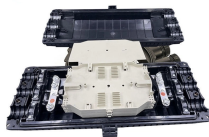

Find local businesses, view maps and get driving directions in Google Maps.

BENIN ENTERPRISES LLC is an active motor carrier based in RICHMOND, Texas. The company operates a fleet of 1 power units with 2 drivers.