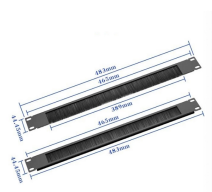

As Belgium is a multinational state, this connection may be residential, legal, historical, or cultural rather than ethnic.