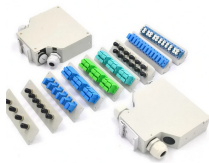

The 12 Port Fiber Distribution Box can connect up to 2 optical cables, providing ...

The 12 Port Fiber Distribution Box can connect up to 2 optical cables, providing space for distributors and 12 fuses. It is equipped with 12 SC adapters and can work in outdoor environments.

Description: In-line Fiber Optic Splice Closure can be used in aerial, duct and direct buried application per splice closures are made of the high quality material and with the mechanical ...

Splice boxes ensure continuously reliable real-time data transmission. With their compact and uniform design, the splice boxes for both the DIN rail and 19" mounting provide ample interior space for the ...

Discover 12 core fiber joint enclosures with IP68 waterproof rating, ABS+PC material, and horizontal/vertical designs for FTTH aerial networks.

The 12 core optical fiber splice box is a durable enclosure for protecting up to 12 spliced fiber strands. It is suitable for indoor and outdoor use, offering strain relief, environmental protection, and organized ...

These boxes are ideal solutions for the secure joining and protection of underground fiber optic cables. Our underground splice boxes stand out for their waterproof and durable features.

As a leading bulk cable company, CableWholesale is committed to developing, producing, and marketing computer cable products that exceed performance, quality, value and safety requirements ...