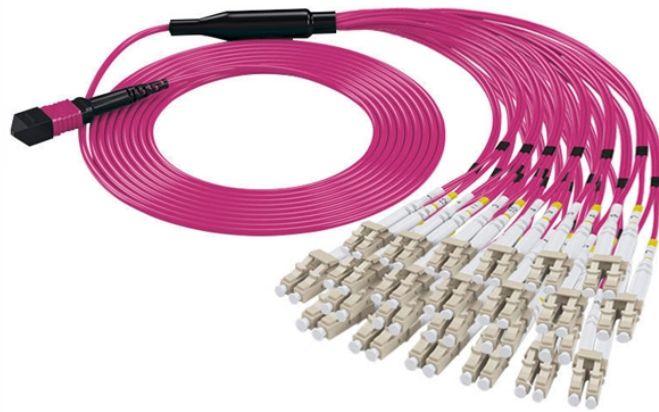

Barbados Civil Distribution Box

Barbados Civil Distribution Box

The front of the distribution box has a door that, when opened, exposes all internal equipment for easy maintenance. The XL type power distribution cabinet is used in industrial and mining enterprises, civil ...

Adaptable Box 80 x 80 x 60 mm BBD 20.29 Add to Cart Hubbell Weatherproof Box 3 Outlet White BBD 15.21 Add to Cart Carlon 1-Gang Nail-On New Work Outlet Box

Built with durable materials and an IP66 waterproof rating, this power distribution box ensures protection against dust and water, making it ideal for both indoor and outdoor installations.

In This Video We Look At The 4 Way Plastic Distribution Box

Designed for C Type circuit breakers, this box accommodates various setups with ease. Perfect for both residential and commercial applications, ensuring efficient power distribution and management.

Barbados power strips and PDU power distribution units for surface mount, rack mount and general purpose applications. Multiple outlet power strips are manufactured in accordance to Barbados ...

PVC (polyvinyl chloride) electrical wall box features easy installation. Ideal for residential or light commercial applications. UL (Underwriter's Laboratories) listed.