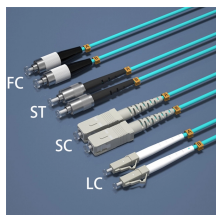

The Quick Latch™, or self-splicing bars which come pre-installed on wire basket tray systems, eliminates the need for a typical nut and bolt type connection. Quick-Latch™ accessories are ideal ...