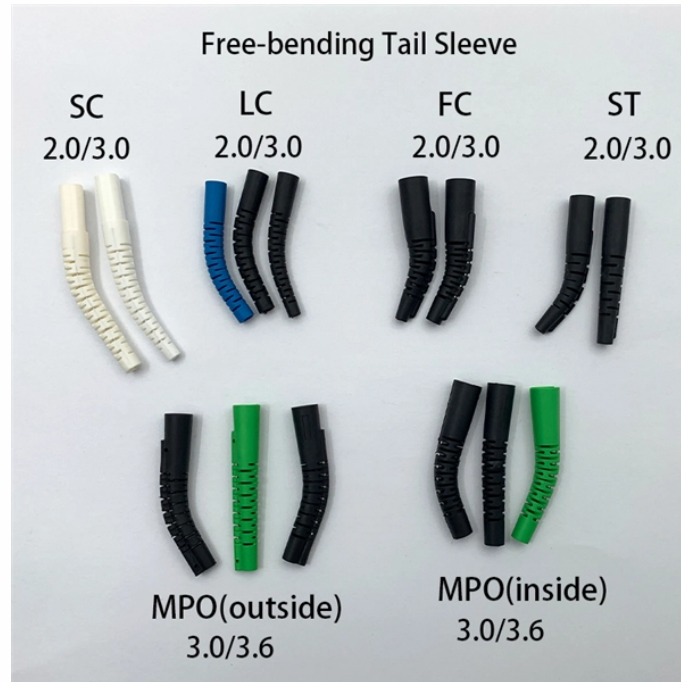

## Bahama Threaded Fiber Optic Sensor

## Bahama Threaded Fiber Optic Sensor

This article explores the different types of Fiber Optic Sensors, their working principles, and various applications. We'll delve into Intrinsic, Extrinsic, and Hybrid fiber optic sensors, explaining how they ...

When it comes to Threaded Fiber Optic Sensors, you can count on Grainger. Supplies and solutions for every industry, plus easy ordering, fast delivery and 24/7 customer support.

Threaded for easy mounting onto brackets and machine equipment. Suitable for installation in locations where space is limited. Installed by drilling a hole and using a set screw. The sensor is integrated ...

Features It is a standard fiber which is mounted using nuts. It has reasonable pricing while drastically improving flexing performance. With the lens installable type, long distance sensing ...

Ultra-small diameter fibers with a compact head ensure precision centering accuracy to stably detect minute parts. Since it has a thin, rectangular shape, it can be installed in narrow locations. Sensing of ...