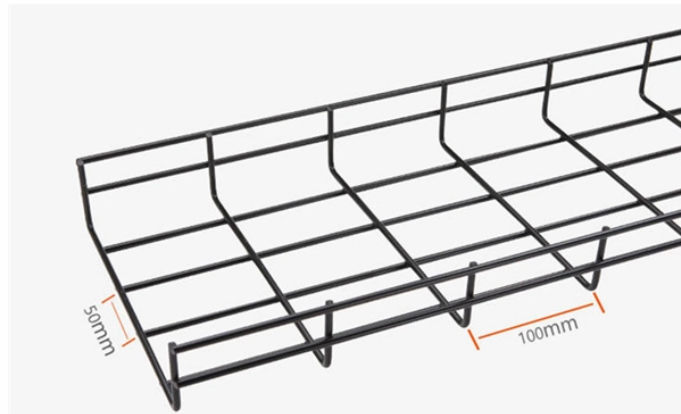

BQJ Cable Tray

BQJ Cable Tray

Busbar Trunking System BQJ Series Stainless-Steel Cable Trays Busbar Trunking System WG Series Wire-Mesh Cable Trays Busbar Trunking System ZEEF Series Support and Hanger System Busbar ...

Our wind certification report provides you with list of acceptable B-Line series cable tray supports, fittings and covers based off of the environmental conditions, cable loading, and type of cable tray in your ...

Categories Current Control Cable IN power cable & Average loading capacity tray type and ladder type cable trays shall be lower than rated average loading capacity.

BQJ Series Stainless Steel Cable Trays (tray/ladder-type) offer excellent corrosion resistance, load-bearing capacity, durability and modern aesthetics, ideal for harsh environments.

The Ladder Tray features light, rugged, tubular steel construction. It is designed for mechanical support and strain relief in long runs of cable and creates a smooth gradual bend for cable. Rail and stringer ...