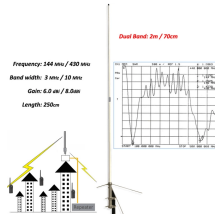

Whether you're planning an event or managing backup power in case of outages, our team of experts can find the right power distribution rental equipment for you.