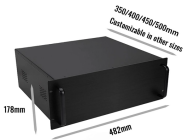

Get help and support for Microsoft Edge. Find Microsoft Edge support content, how-to articles, tutorials, and more.