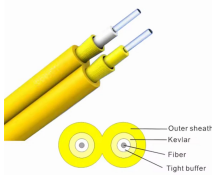

Today we're expanding model choice in Microsoft 365 Copilot with the addition of Anthropic's latest model—Claude Opus 4.7—now available in Copilot Cowork (Frontier) and Copilot ...