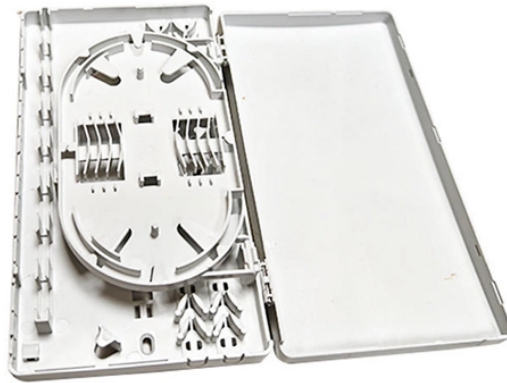

Australian Data Center Cold Aisle Anti-Static

Australian Data Center Cold Aisle Anti-Static

Designed to prevent air temperature zones mixing together in a data centre, hot and cold aisle containment increases cooling efficiency, while reducing power consumption.

Ceiling-suspended hot or cold aisle containment solution utilising an independent containment solution affixed to the data centre ceiling, making it autonomous and free hanging.

Mastering Airflow: Hot and Cold Aisle Containment
The foundation of efficient air-based data centre cooling technology lies in the strict segregation of supply and return airstreams. Without ...

This unique hot and cold aisle containment solution is deployed horizontally across the aisles to create a tight containment barrier. The panels are made of an aluminium frame with a special translucent insert.