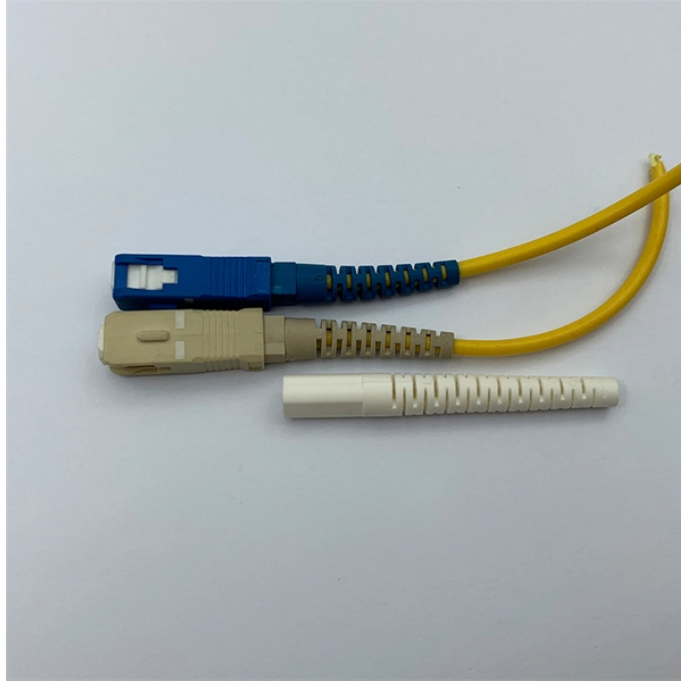

Asian Cable Tray Laying System

Asian Cable Tray Laying System

Array Metal: Leading manufacturer and supplier of lightweight, durable cable trays in Malaysia, conforming to IEC and NEMA standards.

Channel Cable Tray is a fully enclosed cable bridge. It is suitable for laying computer cables, communication cables, thermocouple cables and other control cables of highly ... [Learn More](#)

Suitable for factories, office buildings, warehouses, and large-scale electrical projects. Built to industrial standards. The tray structure consists of two main side rails welded with cross rungs at 200 mm ...