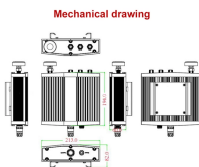

The HDT DRASH ® Impact-Resistant Power Distribution Unit (PDU) is built to meet U.S. MIL-STD-810G for high and low temperature operation, weather-resistant operation and drop resistance.

It is primarily designed to distribute electrical power from one or more primary power source (s) such as generator (s) and battery (ies) to one or more electrical and/or electronic item (s). It may include a ...