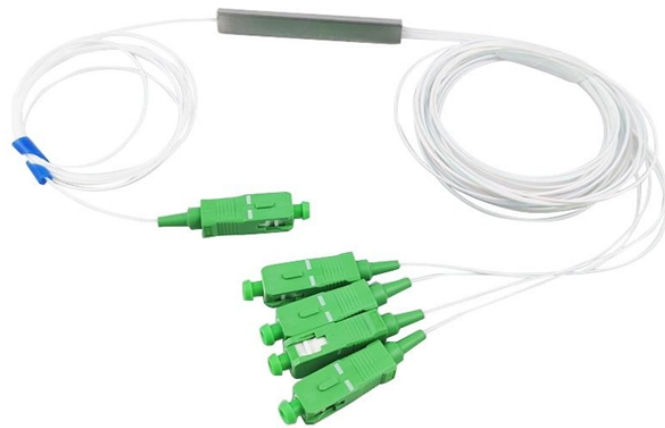

Armenia Fireproof Cable Tray Model List

Armenia Fireproof Cable Tray Model List

Started back in 1983, Cable House is a recognized name engaged in manufacturing and supplying wide range including Hose Clamps, Cable Ties, Crimping Tools, Cable Tray, Industrial Connectors and ...

Arlight Մազնիսային Շարժուղի Մոդելը՝ Արտաքին Տեղադրման Սերիա՝ MAG-TRACK-4592-1000 (BK) Արտիկուլ՝ 026892 Կորպուսի Գույնը՝ Սև Կորպուսի Նյութը՝ Մետաղ Հոսանքի Լարումը (Վ)՝ 24V ...

If it has excellent electrical continuity and is integrated in the installation's equipotential bonding system, a metal cable tray reduces the coupling's impact and thus contributes to good EMC of the electrical ...

Fitting and accessories. with the same or different width of the cable run. All fittings are available in sizes and types corresponding to the straight cable tray sections. These fittings include: elbow, ...

Salzer PVC FRLS cable duct has a flammability rating of V0, REACH and RoHS compliant and has a continuous use temperature up to $60\text{ }^{\circ}\text{C}$ (140°F). Wide range of colour, sizes and different slotting ...