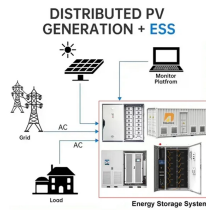

Significant investment opportunities in Argentina's din-rail managed Ethernet switches market are centered around industrial automation and smart infrastructure projects.