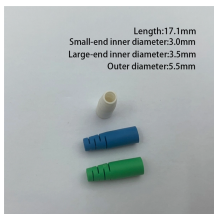

Always follow safety rules or get a professional if you are not sure. A waterproof outdoor distribution box keeps your electrical systems safe outside. It stops rain, dust, and floods from hurting your ...