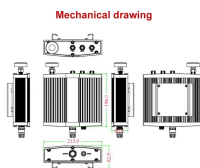

By following these requirements and best practices, designers, installers, and facility operators can significantly improve the reliability, safety, and maintainability of electrical power and ...