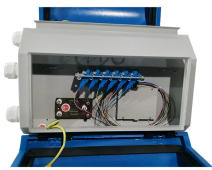

Stainless steel enclosure for IP66/NEMA-4X  
Especially made for use in highly-corrosive environment, such as chemical or food industries and places where hygiene is necessary

Stainless steel distribution boxes have extensive applications due to their excellent corrosion resistance, high strength, and good protective properties.