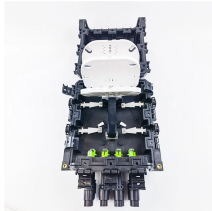

Explore the top 6 stainless steel enclosure manufacturers in Egypt, offering robust solutions for electrical systems in various sectors for enhanced safety and efficiency.