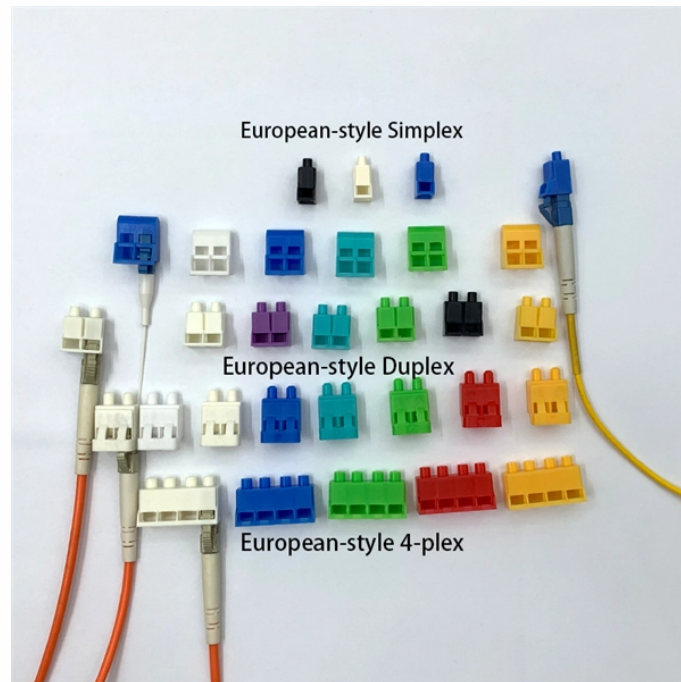

Angola Fiber Optic Corrugated Pipe Rack Type

Overview

Riser Duct or Riser Innerduct is a flexible, non-metallic, corrugated raceway used for effective interior cable and fiber optic management. Premier Corrugated HDPE is manufactured from High Density Polyethylene (HDPE) and is intended to be placed inside of existing innerduct. It's ideal for pulls under 1000 ft. and is designed to reduce surface contact when pulling cable. It also protects and segregates fiber cables in cable tray throughout telecommunications spaces and pathways. ▲ Installation along with bridge: COD with UV protection. To ensure all specifications are met, consult the specific cable specification sheet for the cable you.

Riser Duct or Riser Innerduct is a flexible, non-metallic, corrugated raceway used for effective interior cable and fiber optic management. Riser meets UL- (1666) standards safety test for flame ...

Fiber optic cable must be protected in intermediate manholes. Carefully choose racking space so that it will provide maximum protection for the cable and maintain its minimum bend radius.

The document discusses corrugated optic duct (COD), a flexible pipe used for telecommunication and underground power cable infrastructure. It provides pictures and descriptions of how COD is installed ...